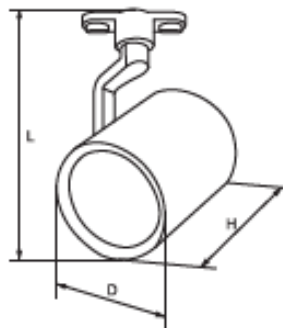

TECHNICAL SPECIFICATION

LED Track lights SKY TL809

Technical data

- Power: 12W
- Colour temperature: 4000K; 2700K
- Rated voltage: 230V / 50/60Hz
- Lumens /whole fixture/: 900lm
- Light source: LED lamp PAR30
- Switch on/off > 20000
- Protection against dust and moisture: IP20
- Housing: aluminum
- Colour of the housing: white; black
- Long life: 30000 hours
- Beam angle: 38°
- Power factor $\lambda > 0.9$
- Colour rendering index: Ra \geq 80

Variants and dimensions

| Watt | LED chip lumens (lm) | Whole fixture lumens | Colour temp. | Colour body | Size | | | Catalogue number | Packing (pcs) |
|------|----------------------|----------------------|--------------|-------------|------|----|-----|------------------|---------------|
| | | | | | L | D | H | | |
| 12W | 1440 | 900 | 4000K | white | 130 | 95 | 180 | 93SKY140 | 1 |
| 12W | 1440 | 900 | 2700K | white | 130 | 95 | 180 | 93SKY127 | 1 |
| 12W | 1440 | 900 | 4000K | black | 130 | 95 | 180 | 93SKY240 | 1 |
| 12W | 1440 | 900 | 2700K | black | 130 | 95 | 180 | 93SKY227 | 1 |